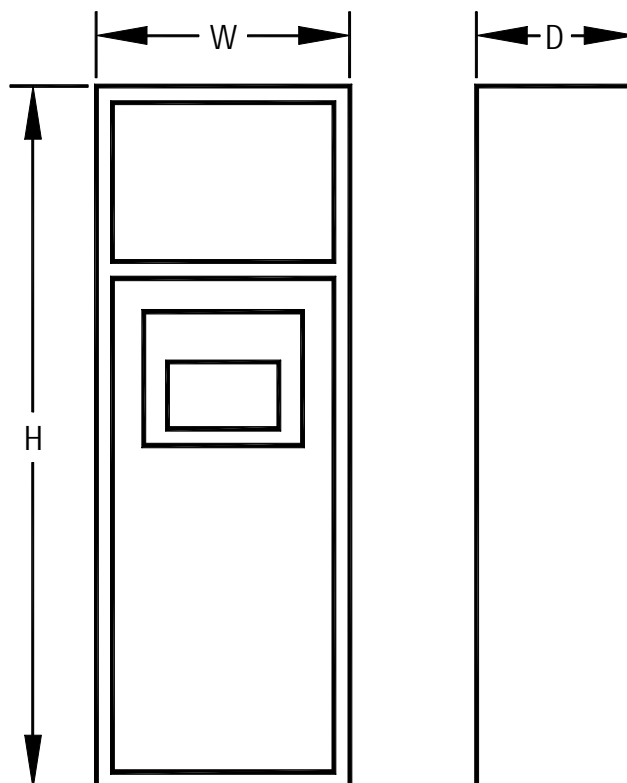

Dimensions

(UNIT : mm)

Ratings			Soft Start with Line Start Section			
Volts	Max. Amps	Nominal Max.HP	Model	Dimensions		
				H	W	D
2300	160	650	MVC2-23160-E-SWG	2336.8	914.4	762
	320	1250	MVC2-23320-E-SWG	2336.8	914.4	762
	600	2500	MVC2-23600-E-SWG	2336.8	1828.8	762
3300	160	800	MVC2-33160-E-SWG	2336.8	914.4	762
	320	1600	MVC2-33320-E-SWG	2336.8	914.4	762
	600	3000	MVC2-33600-E-SWG	2336.8	1828.8	762
4160	200	1250	MVC2-41200-E-SWG	2336.8	914.4	762
	400	2500	MVC2-41400-E-SWG	2336.8	914.4	762
	600	5000	MVC2-41600-E-SWG	2336.8	1828.8	762
6600 / 6900	200	2500	MVC2-66200-E-SWG	2336.8	1676.4	762
	400	5000	MVC2-66400-E-SWG	2336.8	1676.4	762
	600	7500	MVC2-66600-E-SWG	Contact Factory		
11-14KV	300	7500	MVC2-130300-E-SWG	2336.8	3048	1117.6

Di mensi ons

(UNIT : mm)

Ratings			Optional Soft Start Only			
Volts	Max. Amps	Nominal Max.HP	Model	Dimensions		
				H	W	D
2300	160	650	MVC2-23160-E	2336.8	914.4	762
	320	1250	MVC2-23320-E	2336.8	914.4	762
	600	2500	MVC2-23600-E	2336.8	914.4	762
3300	160	800	MVC2-33160-E	2336.8	914.4	762
	320	1600	MVC2-33320-E	2336.8	914.4	762
	600	3000	MVC2-33600-E	2336.8	914.4	762
4160	200	1250	MVC2-41200-E	2336.8	914.4	762
	400	2500	MVC2-41400-E	2336.8	914.4	762
	600	5000	MVC2-41600-E	2336.8	914.4	762
6600 / 6900	200	2500	MVC2-66200-E	2336.8	1828.8	762
	400	5000	MVC2-66400-E	2336.8	1828.8	762
	600	7500	MVC2-66600-E	2336.8	1828.8	762
11 - 14KV	300	7500	Not Available	Not Available		